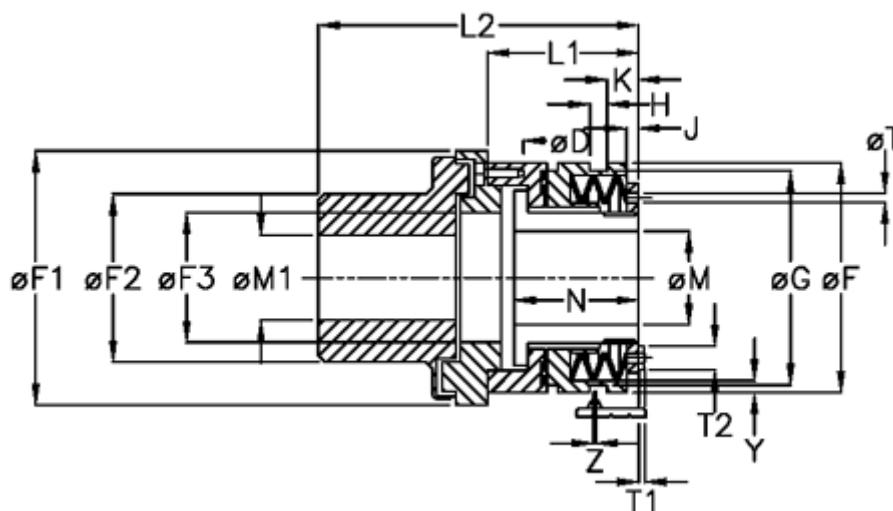

Article number: 46915543

Description: Torque limiter Safeguard D 55 L

Measures

D	= 6xM10	H	= 9	T1	= 6.0
Disc spring mounting	= 5x1L	J	= 11.0	T2	= 13
Disc spring version	= L - heavy	K	= 27.0	Y	= 2
F	= 146	L1	= 100.0	Z	= 0.0
F1	= 148	L2	= 207.0		
F2	= 90	M1 max	= 60		
F3	= 70	M max	= 55		
G	= 140.0	M min	= 24		